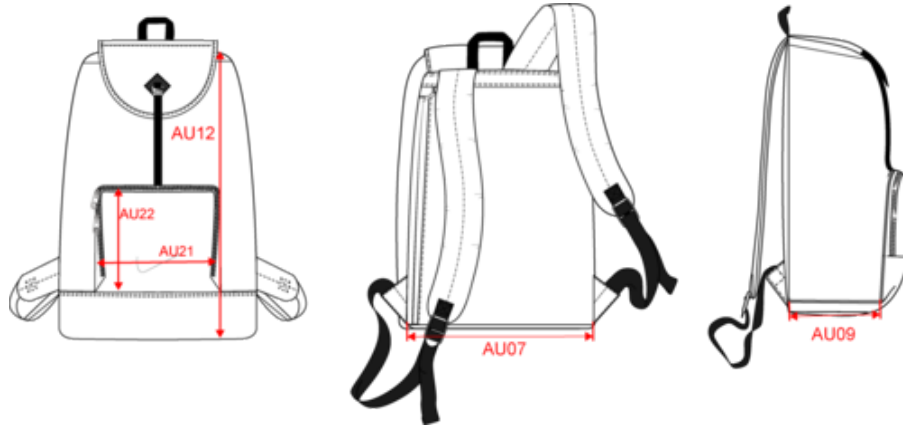

Casual urban backpack

Dimensions (cm)

Measurements in cm	One size
AU07 - Total width	28.00
AU09 - Depth of bottom part	15.00
AU12 - Total height	44.00
AU21 - Front pocket width	24.00
AU22 - Front pocket height	17.00